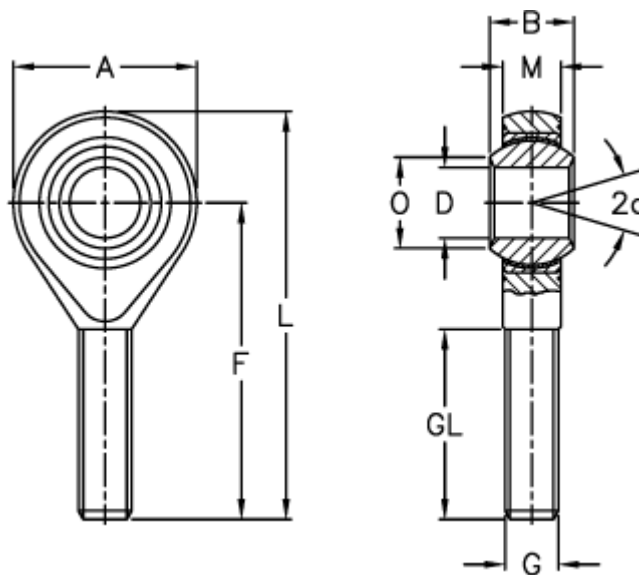

Article number: 54301112

Description: LDK Rod end POS 12EC

## Measures

A	= 30	L	= 69
a (degrees)	= 13	M	= 12.00
B	= 16	O	= 15.4
D	= 12	Static load C0 (kN)	= 25.6
Dynamic load C (kN)	= 13.5	Weight (g)	= 85
F	= 54		
g	= M12		
GL	= 33		